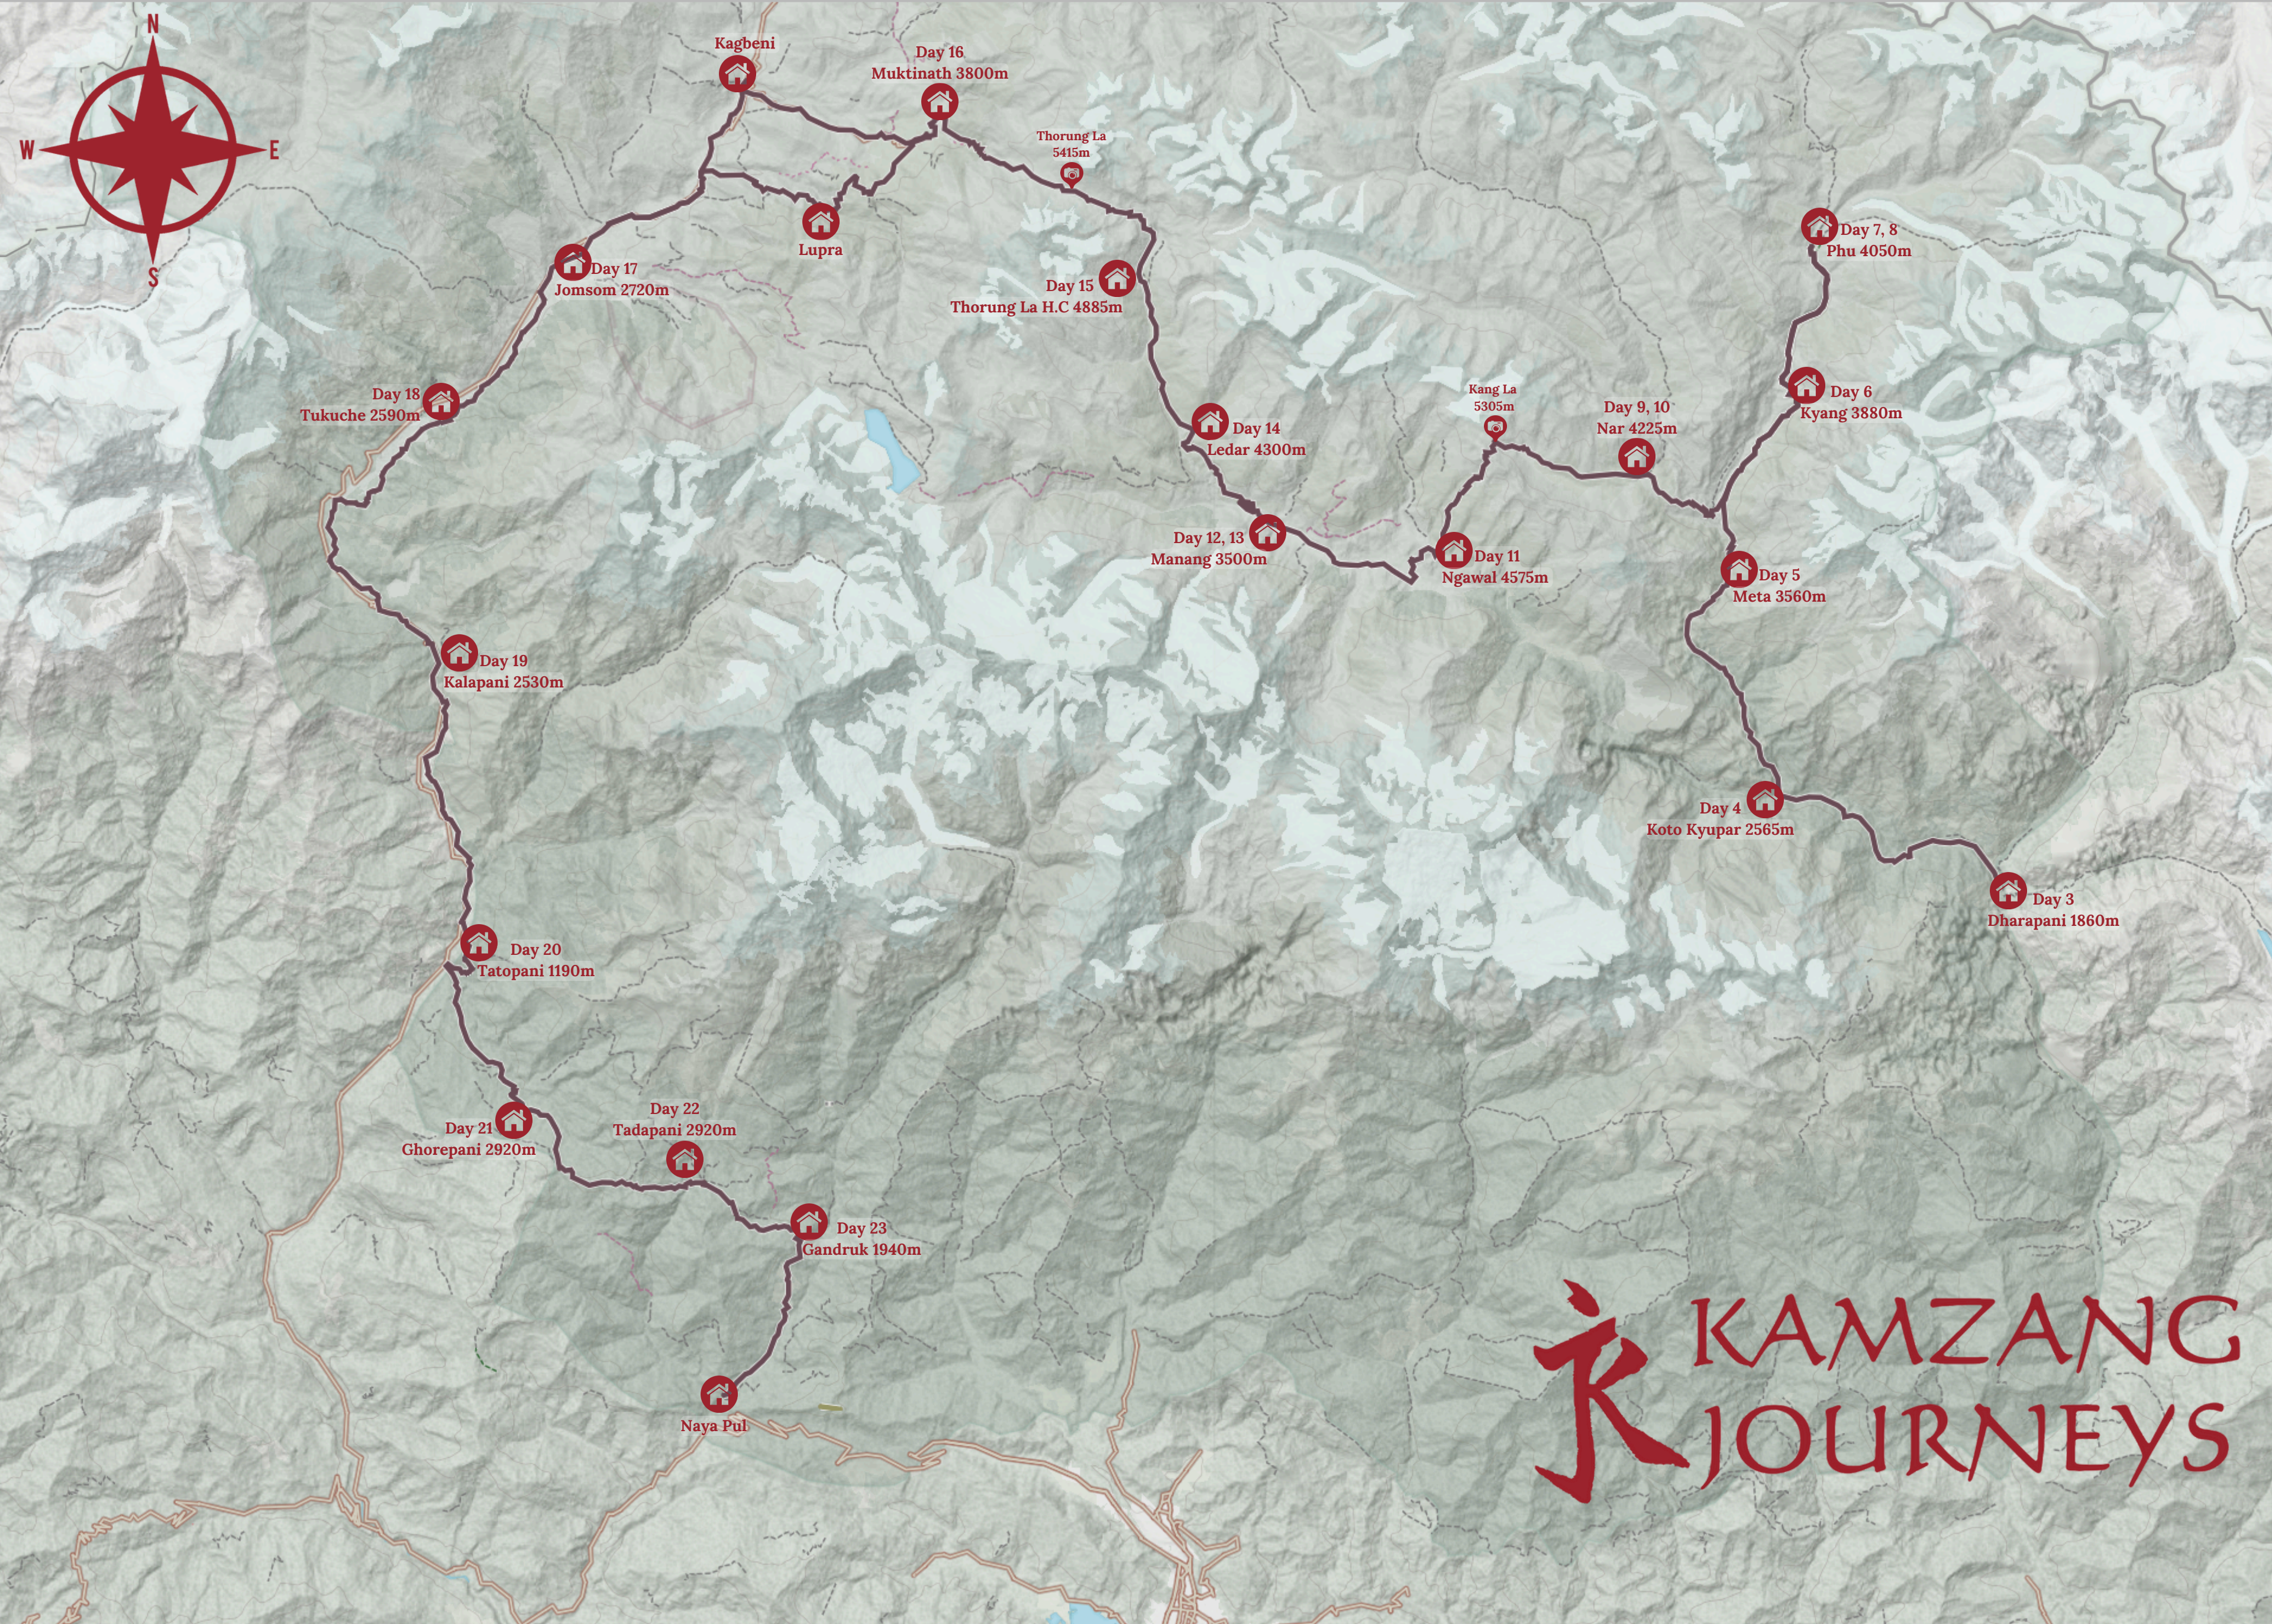

The Full Annapurna Circuit Panorama Trek & Remote Nar Phu Lodge Trek

**KAMZANG
JOURNEYS**

 Day 24
Drive to Pokhara 55km

 Day 24
Pokhara

 Jomsom-Pokhara-Kathmandu

 Day 1, 2, 25
Kathmandu

 Day 3
Drive to Dharapani 232km

 View point
 Hotels & Lodges