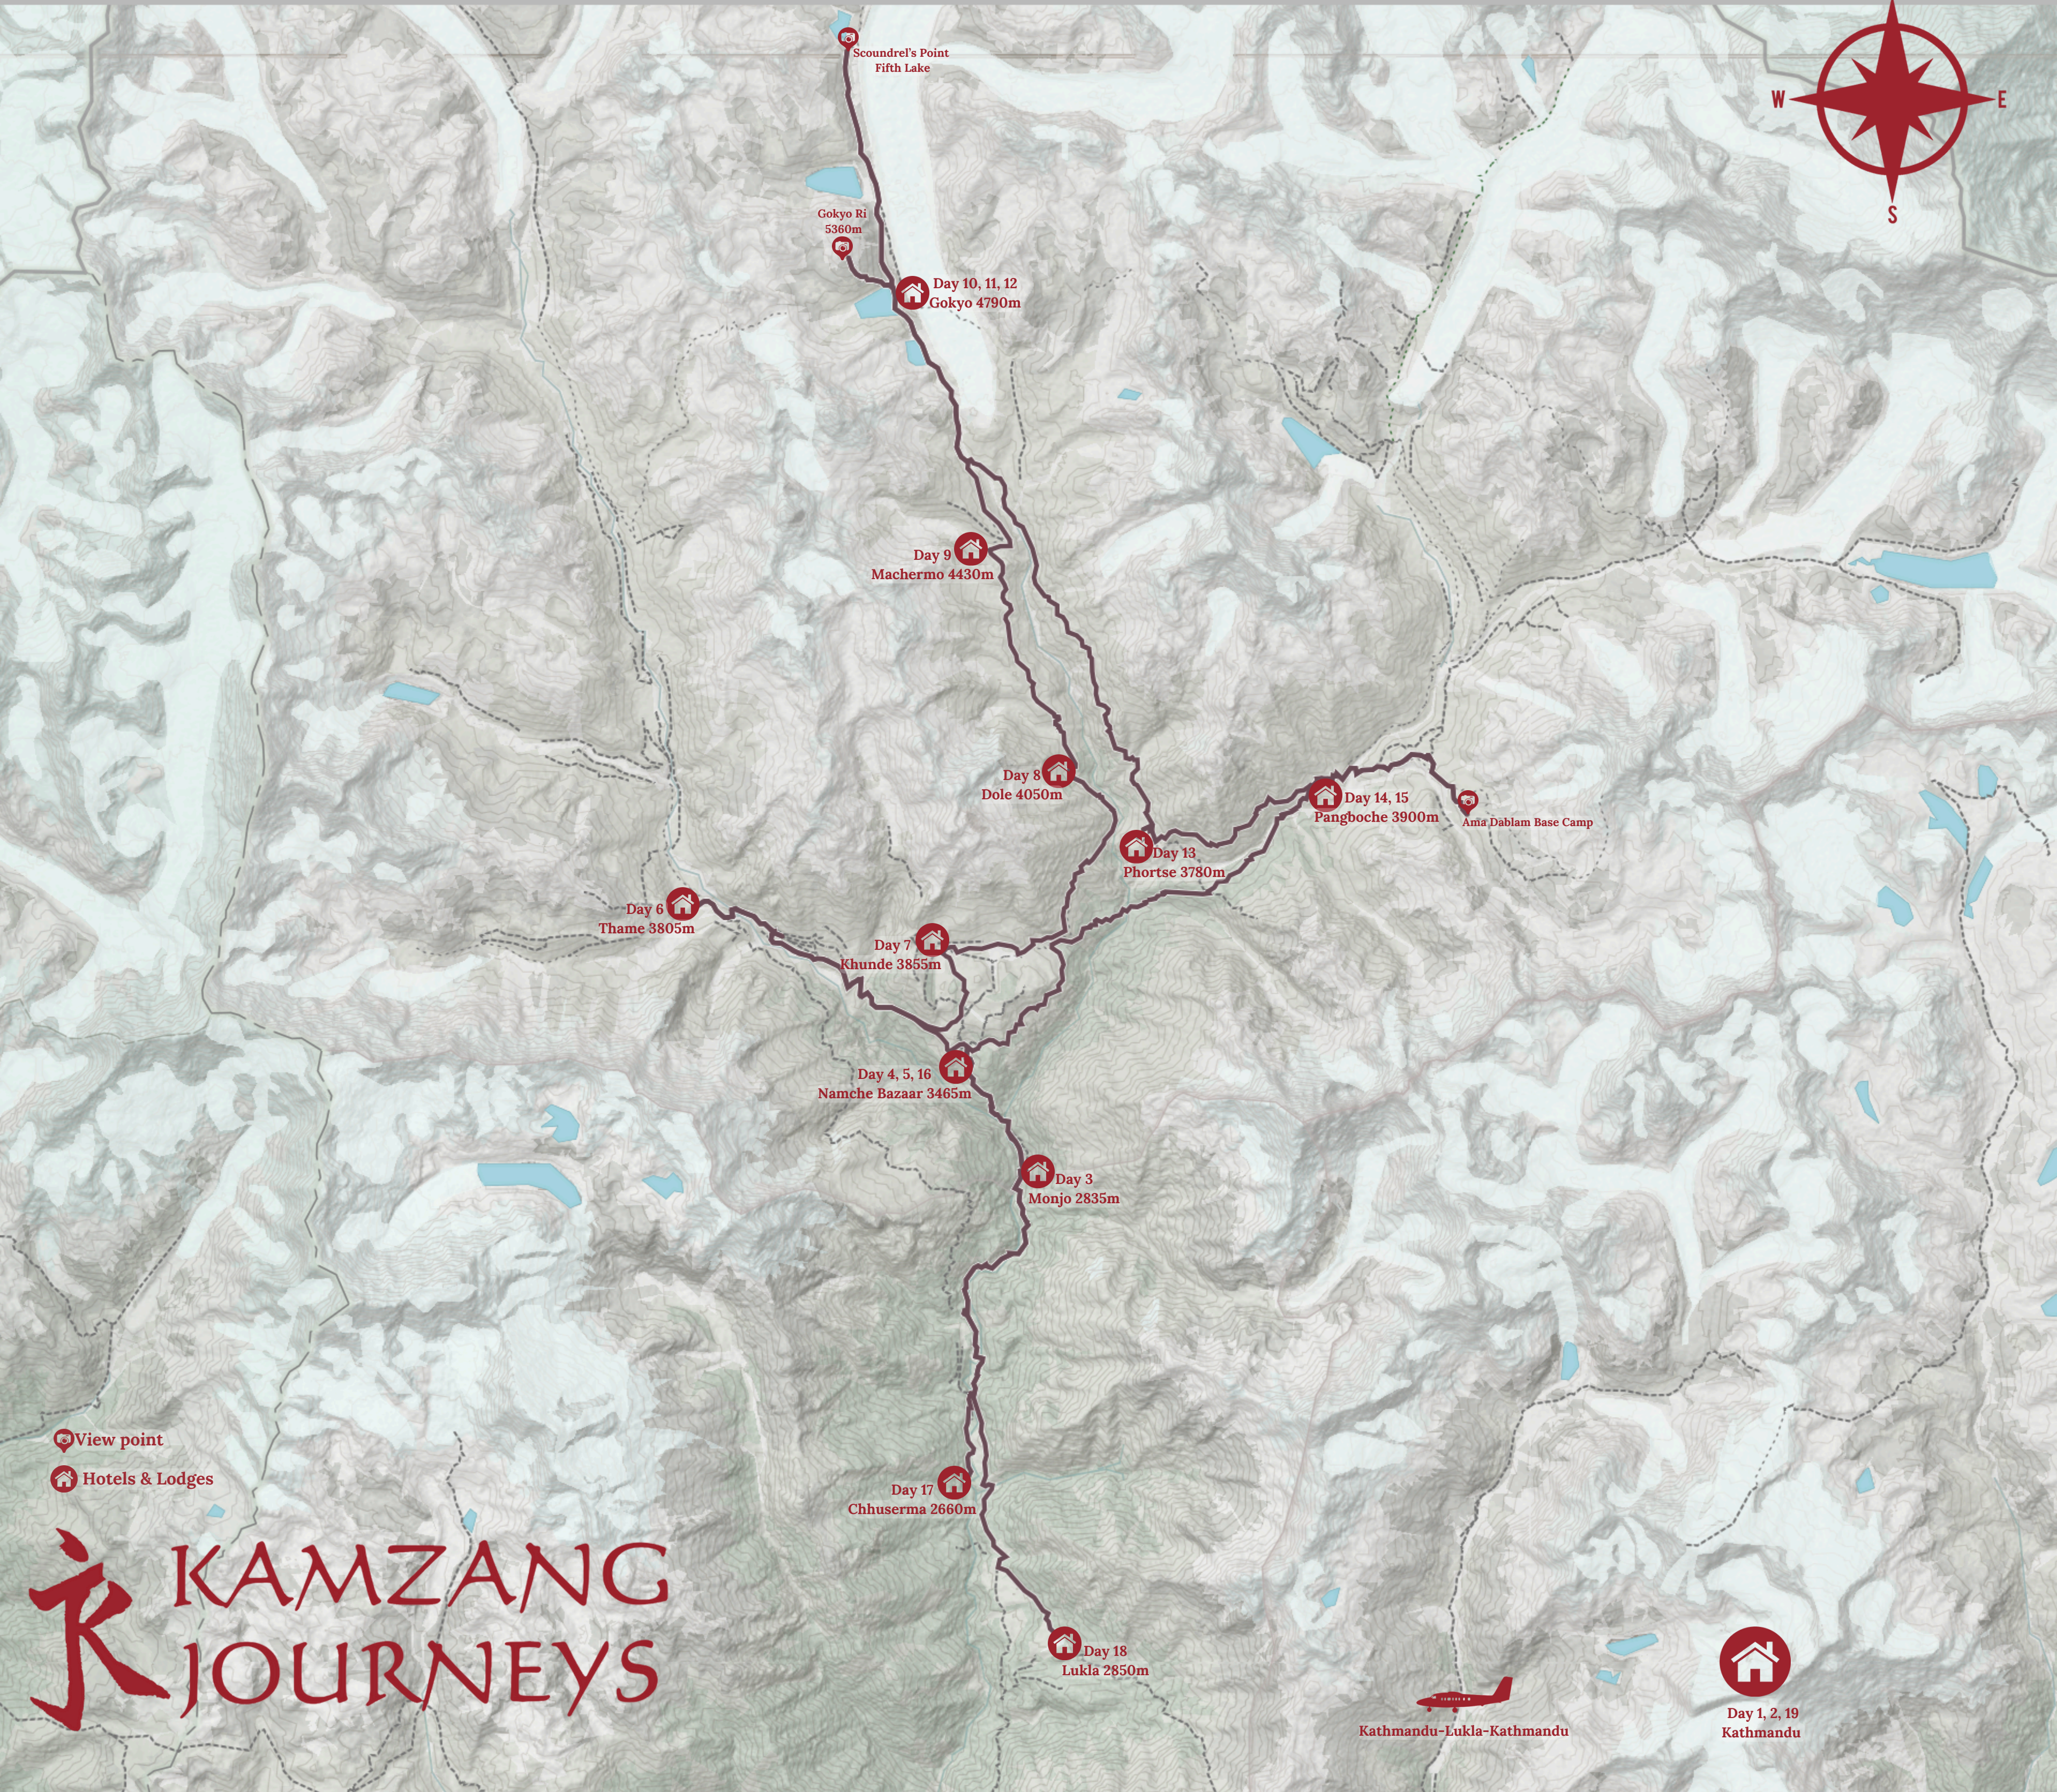

Everest Sacred Gokyo Lakes & Sherpa Homeland Lodge Trek

View point
Hotels & Lodges

**KAMZANG
JOURNEYS**

Kathmandu-Lukla-Kathmandu

Day 1, 2, 19
Kathmandu